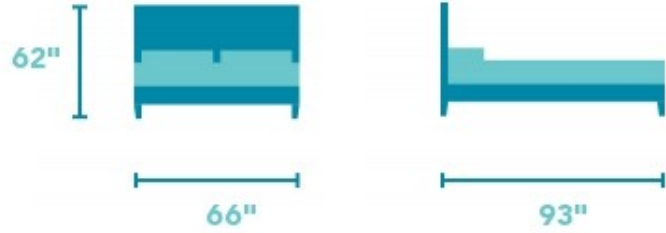

Camberly

QUEEN PANEL BED | W1909-90Q

66"W x 93"D x 62"H

Product Details

- Quality veneers and solid poplar wood
- Distressed black cherry wood finish
- Center supports with adjustable levelers
- Two bolts in each corner of the frame
- Bottom of bed rail to floor | 7.25H

Bold structure with a warm finish.

With deep red undertones peeking through a hand-rubbed black finish, the Camberly panel bed makes a bold statement in any bedroom. This contemporary, but warm finishing technique and heavy crown molding give the Camberly bed its sophisticated charm.