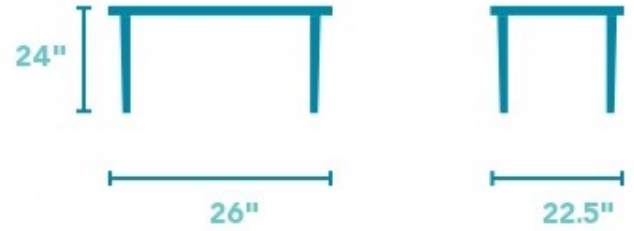

# Spectrum

LAMP TABLE | W1455-02

26"W x 22.5"D x 24"H

***Modern design with geometric style and shape.***

Spectrum's geometric shape provides eye-catching depth and appeal. Its mixed media of the dark metal base and the light finish of the top surface bring out its full shape and illuminates its modern composition. Spectrum is sure to stand out in any room.