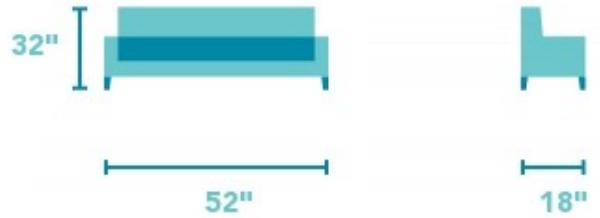

# Miramar

SOFA TABLE | W1449-04

52"W x 18"D x 32"H

*Intricate craftsmanship meets modern appeal.*

Miramar's latte finish and square tapered saber legs help create the perfect coastal cottage oasis while adding much-needed surface space. The overall design of this sofa table makes it a perfect accent piece to complement other pieces in a room.