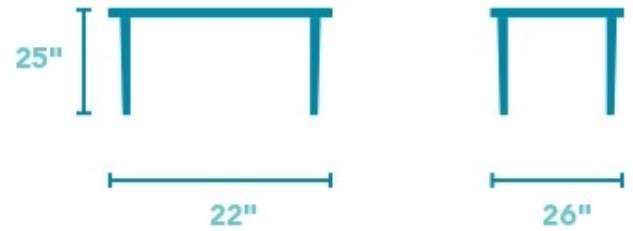

Miramar

SCROLL-LEG END TABLE | W1449-016

22"W x 26"D x 25"H

Product Details

- Solid poplar construction with mindi veneers in a whitewash and two-tone light brown finish
- Drop drawer pulls and cabinet knobs in a nickel finish
- One drawer