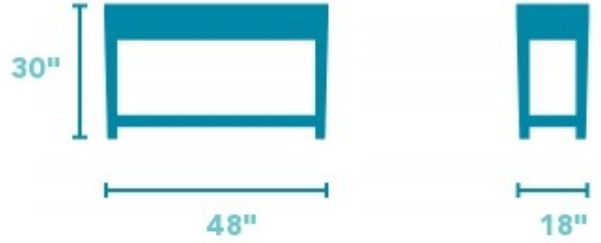

Maximus

SOFA TABLE WITH SHELVING | W1444-041

48"W x 18"D x 30"H

Product Details

- Oak wood in a warm brown finish with subtle light gray tones
- Two oak bottom shelves in a light wood finish
- Coordinates with the Maximus entertainment base