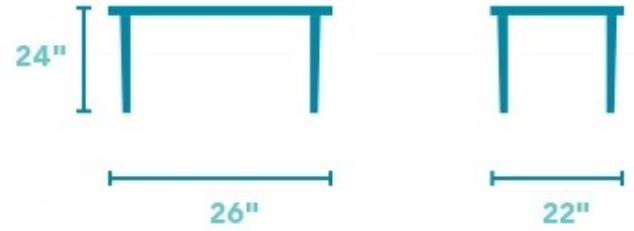

# Maximus

END TABLE | W1444-01

26"W x 22"D x 24"H

*Casual structure with a modest & architectural design.*

A rich wood finish makes Maximus an ideal choice for those who seek simplicity and sophistication in their home office decor. This end table is accented with intersecting wood grain patterns. Match the end table with other Maximus pieces for endless custom configurations.

## Product Details

- Oak wood in a warm brown finish with subtle light gray tones
- One bottom shelf
- Coordinates with the Maximus entertainment base