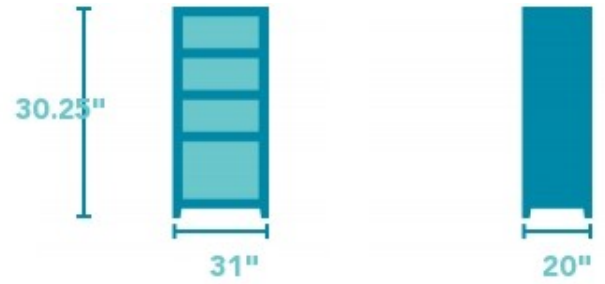

Homestead

SIDE PIER BASE | W1437-069B

31"W x 20"D x 30.25"H

Product Details

- Birch veneer construction in a subtle black rub-through finish
- Round metal hardware in a gunmetal finish
- One door compartment | 24H 29W 17D with two adjustable/removable shelves and wood veneer or glass door panel inserts (both included)
- Can be combined with the W1437-069T side pier top to create the W1437-069 Homestead side pier.