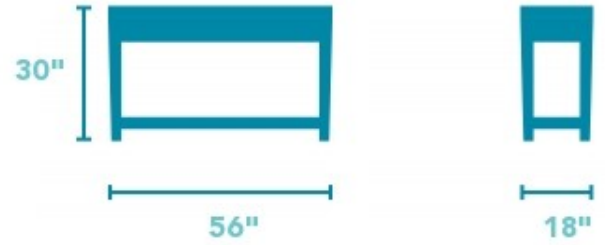

# Herald

SOFA TABLE WITH DRAWERS | W1427-04DR

56"W x 18"D x 30"H