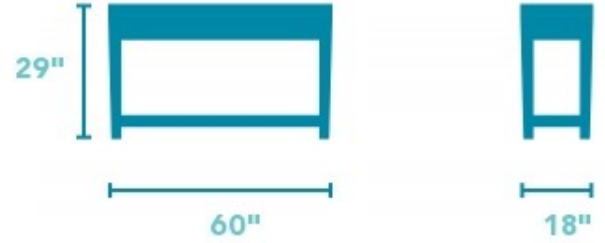

Herald

SOFA TABLE | W1427-04

60"W x 18"D x 29"H

Product Details

- Beveled glass top
- Solid acacia wood frame in a weathered brown finish
- Metal base in an antique brass finish
- Two shelves

Sophisticated style blends rustic and contemporary design.