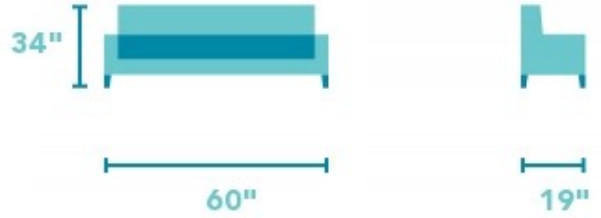

Product Details

- Quality wood in a weathered two-tone oak finish
- Drop drawer pulls in an antique brass finish
- Two drawers
- One bottom shelf

Bordeaux

SOFA TABLE | W1424-04

60"W x 19"D x 34"H

Rich wood grain with charming elegance.