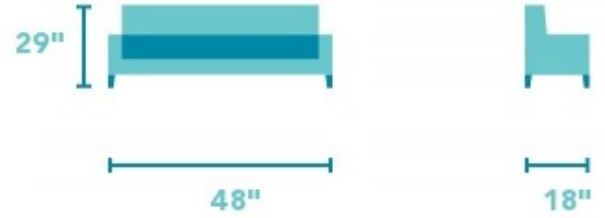

Fulton

SOFA TABLE | W1418-04

48"W x 18"D x 29"H

Refined tones with classic construction.

The Fulton sofa table features a variety of solid wood planks in a rustic multi-tone finish. Industrial-inspired metal drawer fronts feature exposed screw hardware details. This rustic piece is a great addition for any room.