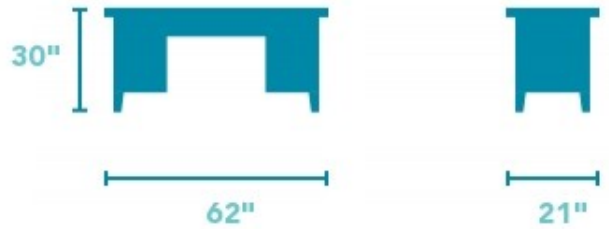

# Camden

WORK/ENTERTAINMENT CONSOLE | W1336-722

62"W x 21"D x 30"H

## Product Details

- Quality solid woods in a warm gray finish
- Cupped drawer pulls and round cabinet knobs in an antique nickel finish
- Four total drawers
- Side-mounted drawer guides with ball bearings and dovetail joinery
- Fixed pencil trays in two top outside drawers
- Adjustable/removable pencil tray in top middle drawer
- Cable access in each cabinet
- One adjustable/removable shelf in each cabinet
- Wood or glass cabinet door panels (both included)
- One open, cable-accessible center compartment
- Hidden charging station with one 10 ft. electrical cord, two electrical outlets, and two USB ports in center compartment
- One file drawer equipped to accommodate letter- or legal-sized hanging files on bottom
- Coordinating Camden hutch is available.