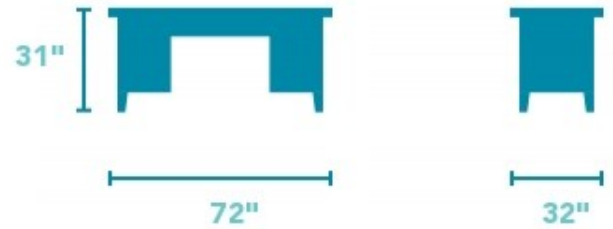

Westchester

EXECUTIVE DESK | W1204-736

72"W x 32"D x 31"H

High-end looks and practical versatility.

With layered base moldings, a rich wood finish, and an open design, the Westchester executive desk has an antique yet timeless style. Cherry veneers and poplar wood round out the solid, durable construction, while customizable storage options make it ideal for any modern or urban space. A coordinating hutch can be added for additional storage.

Product Details

- Cherry veneers and solid poplar wood
- Antique brown wood finish
- Round melon drawer knobs and rope-twist drop pulls in an antique finish
- Six total drawers
- Side-mounted drawer guides with ball bearings and dovetail joinery
- One pullout, cable-accessible keyboard tray with drop front and adjustable/removable pencil tray
- Removable laptop storage shelf in top left drawer
- Cable access in two top drawers
- Adjustable/removable pencil trays in two top drawers
- Adjustable/removable dividers in two middle drawers
- Two locking file drawers equipped to accommodate letter- or legal-sized hanging files on bottom
- Hidden charging station with one 10 ft. electrical cord, three electrical outlets, and one USB port
- Coordinating Westchester hutch is available.