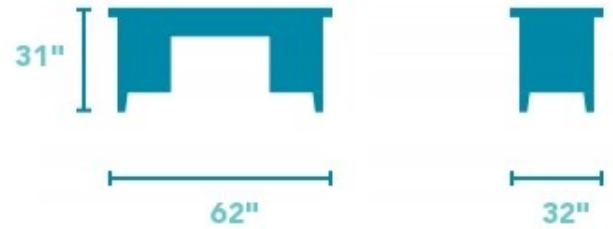

# Westchester

WRITING DESK | W1204-730

62"W x 32"D x 31"H

**High-end looks and practical versatility.**

With layered base moldings, a rich wood finish, and an open design, the Westchester writing desk has an antique yet timeless style. Cherry veneers and poplar wood round out the solid, durable construction, while customizable storage options make it ideal for any modern or urban space. Antique hardware and decorative carved legs give this piece an elegant touch.