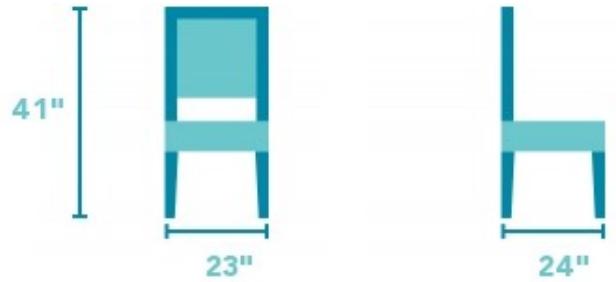

Hampton

ARM DINING CHAIR | W1148-841

23"W x 24"D x 41"H

Product Details

- Solid wood construction with oak veneers
- Rustic brown finish
- Fabric-upholstered seat (only available in fabric shown)
- Coordinating Hampton square or rectangular dining tables are available.