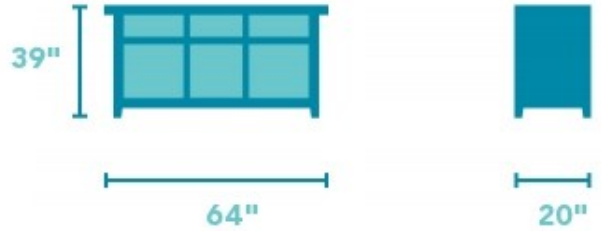

Plymouth

BUFFET | W1147-826

64"W x 20"D x 39"H

Product Details

- Quality veneers and solid acacia wood
- Distressed two-tone whitewash wood finish with top surface in a dark wood finish
- Drop cabinet and drawer pulls and drawer knobs in an antique bronze finish
- Six drawers
- Side-mounted drawer guides with ball bearings and dovetail joinery
- Three felt-lined top drawers
- One removable felt-lined silverware tray in top middle drawer
- Two cabinets
- One adjustable/removable shelf in each cabinet
- One removable 16-bottle wine rack