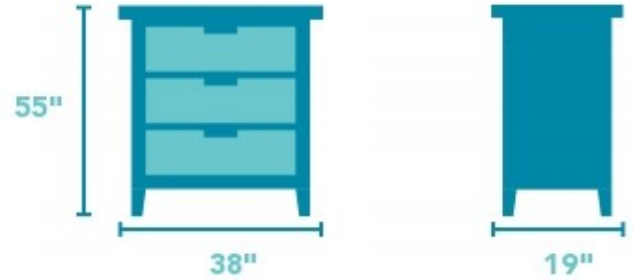

# Miramar

DRAWER CHEST | W1049-872

38"W x 19"D x 55"H

*Intricate craftsmanship meets modern appeal.*

Miramar's latte finish and curved feet help create the perfect coastal cottage oasis while adding much-needed storage. Miramar's brushed stainless steel hardware adds a simplistic and contemporary touch to this unique bedroom group. The overall design of this drawer chest makes it a perfect accent piece to complement other pieces in a room.

### Product Details

- Five drawers
- One felt-lined top drawer
- One cedar-lined bottom drawer