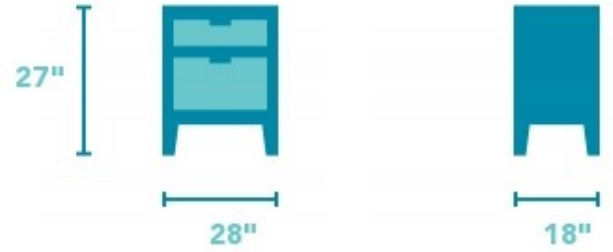

Miramar

OPEN NIGHT STAND | W1049-864

28"W x 18"D x 27"H

Intricate craftsmanship meets modern appeal.

Miramar's latte finish and square legs help create the perfect coastal cottage oasis while adding much-needed surface space. The overall design of this chairside table makes it a perfect accent piece to complement other pieces in a room.