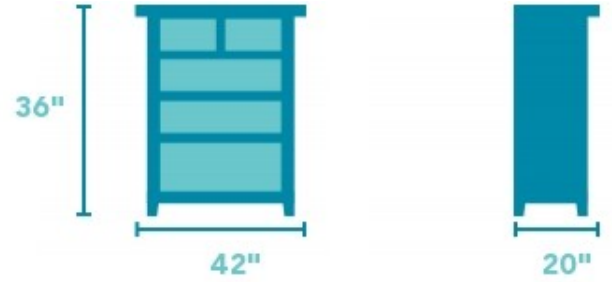

Maximus

MEDIA CHEST | W1044-866

42"W x 20"D x 36"H

Casual structure with a modest & architectural design.

Product Details

- Quality oak veneers and solid wood
- Warm brown finish with subtle light gray tones.
- Unique textured leather-like surface
- One cabinet
- One cable-accessible compartment
- Two fixed shelves
- Four drawers