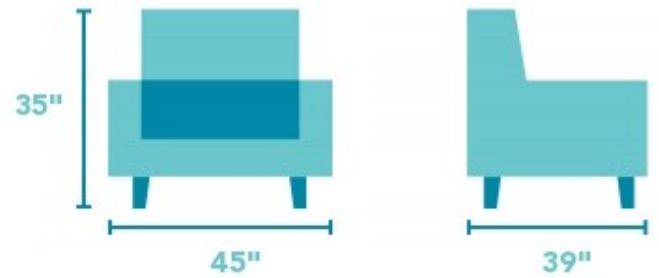

Vail

CHAIR | N7305-10

45"W x 39"D x 35"H
21"SH x 25"SW x 22"SD x 25"AH

A classic look made for lounging.

With oversized rolled arms, deep seating, and generous proportions, Vail has everything you need for curled-up coziness. Its slightly flared arms and tall, padded front rail paired with plush cushions trimmed in welt cording make this style ideal for any lounging environment.