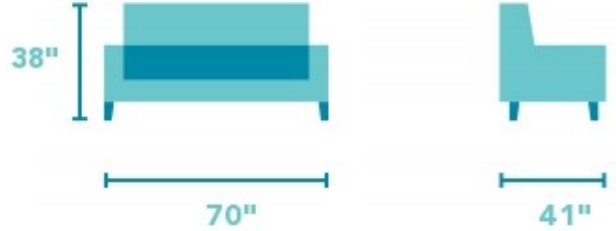

Carson

LEATHER LOVESEAT WITH NAILHEAD TRIM | B3936-20

70"W x 41"D x 38"H
21"SH x 47"SW x 22"SD x 27"AH

Product Details

- Blue Steel Spring unit
- Attached back cushions
- Removable plush cushions (extra-firm, high-resiliency cushion is also available)
- Florentine wood finish (all wood finish options are available)
- Antique Bronze nailhead trim (all nailhead trim options are available)
- Coordinating Carson ottoman is available.