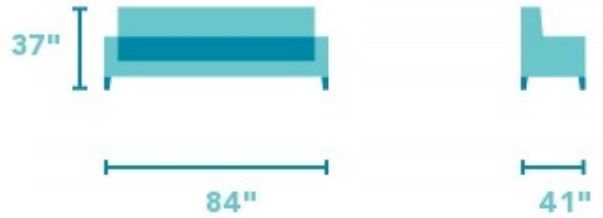

Sonora

FABRIC SOFA | 7944-31

84"W x 41"D x 37"H
21"SH x 75"SW x 22"SD x 27"AH

Product Details

- Blue Steel Spring unit
- Loose-pillow back cushions
- Reversible plush seat cushions (feather and extra-firm, high-resiliency cushions are also available)
- Cushion-ledge construction keeps the back cushions from sliding behind the seat cushions.
- Four square accent pillows with zipper closures and feather filling (custom options are available)
- Only available in shown Sonora wood finish
- Black Nickel nailhead trim (all nailhead trim options are available)