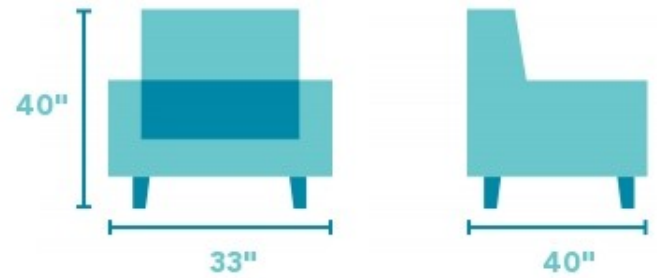

Bay Bridge

POWER HIGH-LEG RECLINER | 7791-503M

33"W x 40"D x 40"H

21"SH x 20"SW x 21"SD x 26"AH

Soft styling complements classic details.

Bay Bridge has the look of a family heirloom and the feel of brand-new upholstery. Look closer and you'll notice all the vintage details: tightly rolled arms, a rounded footrest, back and side panels lined with welt cord and nailhead trim, and round bun feet. A power reclining mechanism lets you change angles effortlessly from an upright to a fully reclined position with the touch of a button.