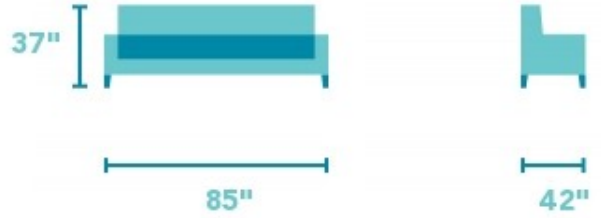

Bay Bridge

FABRIC SOFA WITHOUT NAILHEAD TRIM | 7790-31

85"W x 42"D x 37"H
21"SH x 67"SW x 22"SD x 25"AH

Soft styling complements classic details.
Bay Bridge has the look of a family heirloom and the feel of brand-new upholstery. Look closer and you'll notice all the vintage details: tightly rolled arms, a rounded front rail, back and side panels lined with welt cord, and round bun feet.