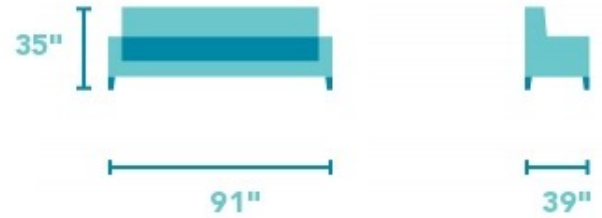

Vail

FABRIC THREE-CUSHION SOFA | 7305-31

91"W x 39"D x 35"H
21"SH x 71"SW x 22"SD x 25"AH

A classic look made for lounging.

With oversized rolled arms, deep seating, and generous proportions, Vail has everything you need for curled-up coziness. Its slightly flared arms and tall, padded front rail paired with plush cushions trimmed in welt cording make this style ideal for any lounging environment.