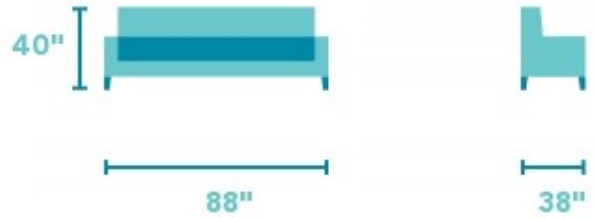

Harrison

FABRIC SOFA WITH NAILHEAD TRIM | 7270-31

88"W x 38"D x 40"H

23"SH x 67"SW x 21"SD x 27"AH

Casual confidence in a high-backed frame.

Taller friends and family will voice their appreciation for Harrison's high back design, making it a true conversation piece. Its rolled, pleated arms are accented by welt cording and optional nailhead trim for an elegant touch.