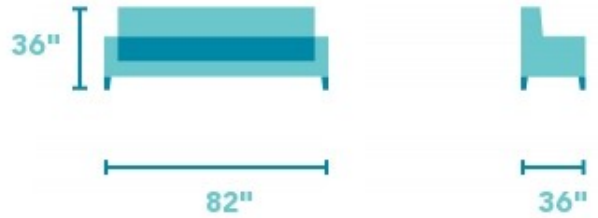

Dana

FABRIC SOFA | 5990-31

82"W x 36"D x 36"H
21"SH x 67"SW x 22"SD x 27"AH

Product Details

- Optional contrasting welt
- Blue Steel Spring unit
- Attached back cushions
- Reversible luxury seat cushions (plush and extra-firm luxury cushions are also available)
- Two square accent pillows with zipper closures and fiber fill (custom options are available)
- Florentine wood finish (all wood finish options are available)
- Careful tailoring of patterned fabrics reflects matching of all elements except on the outside back panel and welts.
- Available for faster delivery in select fabrics.
- Also available in leather.