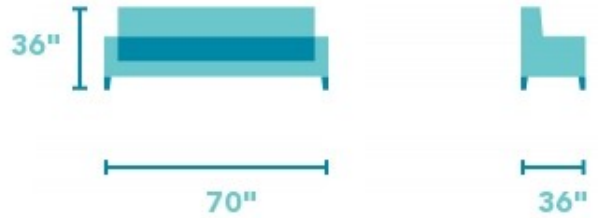

# Digby

SOFA | 5966-30

70"W x 36"D x 36"H  
20"SH x 58"SW x 22"SD x 27"AH

## *Refined looks in a simple frame.*

Slim tapered arms and a tightly padded back make Digby feel roomy even in smaller areas. Its exclamation-point arm is finished with a tall tapered leg to add visual height, and the tight back enhances the architectural feel of this style while offering surprising comfort.