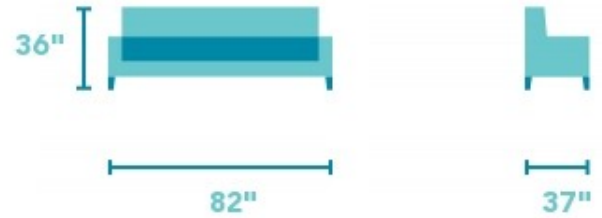

Venture

FABRIC SOFA | 5654-31

82"W x 37"D x 36"H
21"SH x 67"SW x 22"SD x 24"AH

Product Details

- Optional contrasting welt
- Blue Steel Spring unit
- Attached back cushions
- Reversible luxury seat cushions (plush and extra-firm luxury cushions are also available)
- Two square accent pillows with zipper closures and fiber fill (custom options are available)
- Florentine wood finish (all wood finish options are available)
- Careful tailoring of patterned fabrics reflects matching of all elements except on the outside back panel and welts.