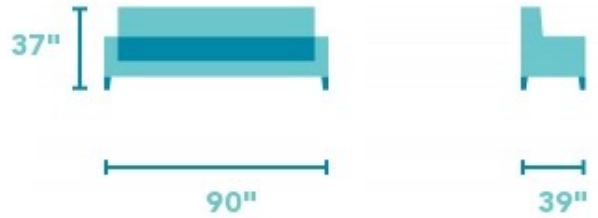

Pierce

FABRIC THREE-CUSHION SOFA | 5361-31

90"W x 39"D x 37"H
20"SH x 75"SW x 21"SD x 27"AH

Product Details

- Optional contrasting welt
- Blue Steel Spring unit
- Attached back cushions
- Reversible luxury seat cushions (plush and extra-firm, high-resiliency cushions are also available)
- Two square accent pillows with zipper closures and fiber filling (custom options are available)
- Florentine wood finish (all wood finish options are available)
- Careful tailoring of all fabrics reflects matching of all elements except outside back panels and welts.