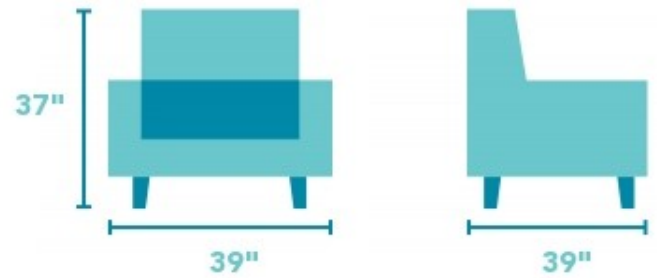

# Pierce

CHAIR | 5361-10

39"W x 39"D x 37"H

23"SH x 24"SW x 21"SD x 27"AH

***Sophisticated design with simple & classic structure.***

Pierce's simple profile is highlighted with overstuffed boxed back and seat cushions, bold square arms, and a low-profile back. Short, tapered legs complement Pierce's overall structure and crisp lines.