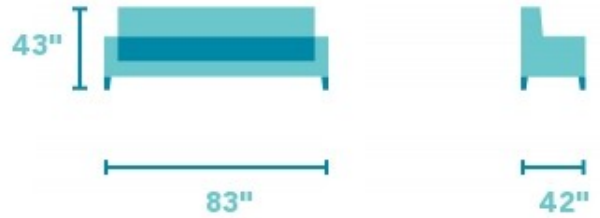

Huron

FABRIC POWER RECLINING SOFA | 4841-62M

83"W x 42"D x 43"H
20"SH x 67"SW x 23"SD x 25"AH
Open Depth: 68"

Large-scale comfort in a sleek design.

Huron is a large-scale style with a fully padded footrest and generously sloped arms with a sleek, yet soft, arm pad. A divided headrest cushion provides ultimate neck support when reading a book or watching television. A power reclining mechanism lets you change angles effortlessly from an upright to a fully reclined position with the touch of a button.