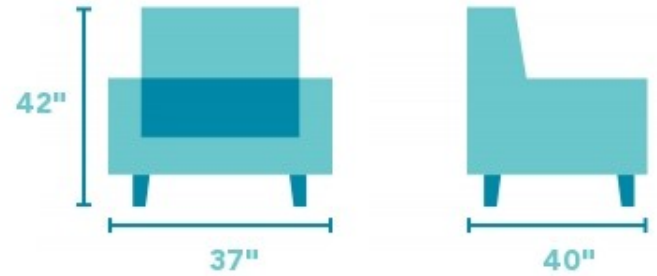

Abby

FABRIC POWER HIGH-LEG RECLINER WITH POWER HEADREST | 4522-503H

37"W x 40"D x 42"H
21"SH x 21"SW x 22"SD x 27"AH
Open Depth: 68"

Product Details

- Blue Steel Spring unit
- Attached back cushion
- Reversible high-density seat cushion (extra-firm, high-resiliency cushion is also available)
- 17 in. wall clearance
- Power mechanism allows you to smoothly recline to any position with the touch of a button.
- Power headrest mechanism allows you to adjust the headrest with a touch of a button.
- Two power buttons allow you to operate the reclining and headrest mechanisms independently.
- Single USB port is included on the power button control.
- Optional Home button returns the headrest and footrest to their original positions.
- Florentine wood finish (all wood finish options are available)