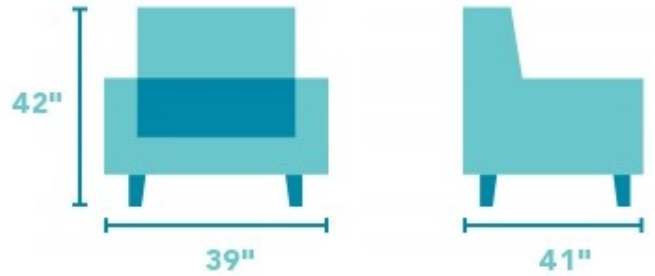

Langston

FABRIC POWER ROCKING RECLINER | 4504-51M

39"W x 41"D x 42"H
20"SH x 21"SW x 21"SD x 25"AH
Open Depth: 68"

Product Details

- Blue Steel Spring unit
- Attached back cushion
- Attached high-density seat cushion
- 14 in. wall clearance
- Power mechanism allows you to smoothly recline to any position with the touch of a button.
- Single USB port is included on the power button control.
- Safety locks prevent the recliner from rocking while reclining.
- Removable back allows for easy lifting and maneuvering through doorways.
- Only available in select fabrics.