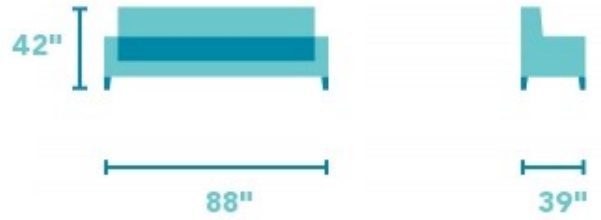

Rio

POWER RECLINING SOFA | 3904-62M

88"W x 39"D x 42"H
20"SH x 72"SW x 21"SD x 24"AH

Traditional frame with modern features.

Rio's traditional frame is highlighted with subtle back wings and inset padded armrests that peek up for an interesting appeal. Its divided back cushion provides support all the way from your neck down to your lumbar region for full support. A power reclining mechanism lets you change angles effortlessly from an upright to a fully reclined position.