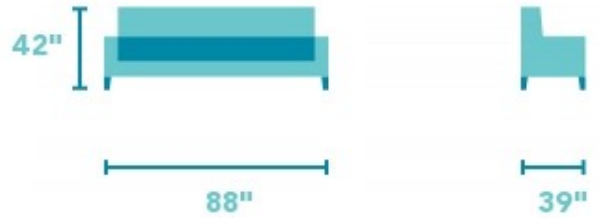

Rio

LEATHER POWER RECLINING SOFA WITH POWER HEADRESTS | 3904-62H

88"W x 39"D x 42"H
20"SH x 72"SW x 21"SD x 24"AH
Open Depth: 68"

Traditional frame with modern features.

Rio's traditional frame is highlighted with subtle back wings and inset padded armrests that peek up for an interesting appeal. Its divided back cushion provides support all the way from your neck down to your lumbar region for full support. A power reclining mechanism lets you change angles effortlessly from an upright to a fully reclined position, and a power button control allows you to independently adjust the headrest for custom relaxation.