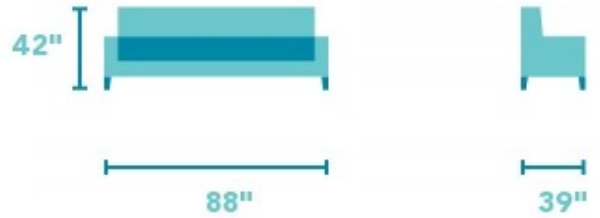

Product Details

- Seat Cushion: High-Density (HC)
- 5 in. wall clearance
- Removable back allows for easy lifting and maneuvering through doorways.
- Only available in select leathers.

Rio

RECLINING SOFA | 3904-62

88"W x 39"D x 42"H
20"SH x 72"SW x 21"SD x 24"AH

Traditional frame with modern features.

Rio's traditional frame is highlighted with subtle back wings and inset padded armrests that peek up for an interesting appeal. Its divided back cushion provides support all the way from your neck down to your lumbar region for full support. A smooth reclining mechanism lets you change angles effortlessly from an upright to a fully reclined position.