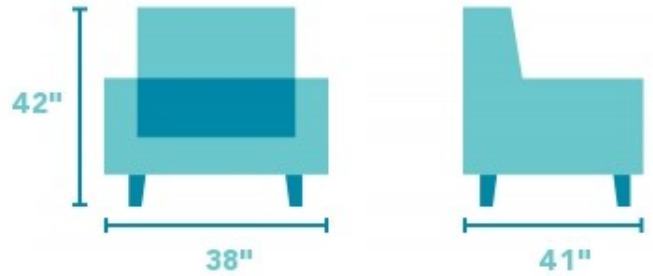

Rio

SWIVEL GLIDING RECLINER | 3904-53

38"W x 41"D x 42"H

19"SH x 21"SW x 21"SD x 24"AH

Traditional frame with modern features.

Rio's traditional frame is highlighted with subtle back wings and inset padded armrests that peek up for an interesting appeal. Its divided back cushion provides support all the way from your neck down to your lumbar region for full support. Enjoy smoothly gliding back and forth or reclining from an upright to a fully reclined position.

Product Details

- Seat Cushion: High-Density (HC)
- 14 in. wall clearance
- Swivels a full 360 degrees.
- Glides or reclines from any swivel position.
- Swivels in all directions while reclined.
- Lower the footrest by applying pressure to it in a downward motion. Lowering the footrest with the handle can damage the recliner.
- Safety locks prevent the recliner from gliding while reclining.
- Removable back allows for easy lifting and maneuvering through doorways.
- Only available in select leathers.