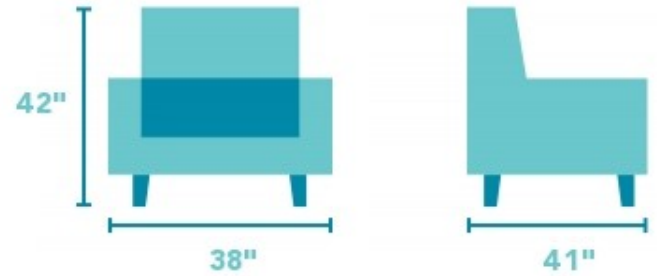

# Rio

LEATHER POWER ROCKING RECLINER | 3904-51M

38"W x 41"D x 42"H  
 19"SH x 21"SW x 21"SD x 24"AH  
 Open Depth: 68"

### *Traditional frame with modern features.*

Rio's traditional frame is highlighted with subtle back wings and inset padded armrests that peek up for an interesting appeal. Its divided back cushion provides support all the way from your neck down to your lumbar region for full support. A power rocking reclining mechanism lets you rock and change angles effortlessly from an upright to a fully reclined position with the touch of a button.