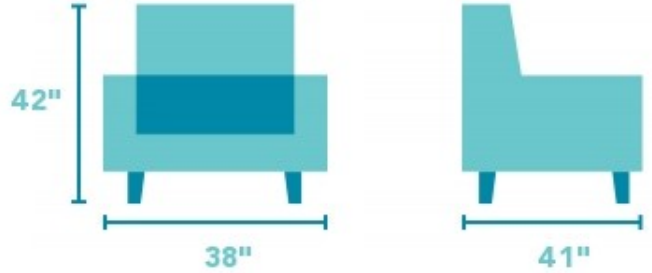

Rio

LEATHER POWER ROCKING RECLINER WITH POWER HEADREST | 3904-51H

38"W x 41"D x 42"H
19"SH x 21"SW x 21"SD x 24"AH

Traditional frame with modern features.

Rio's traditional frame is highlighted with subtle back wings and inset padded armrests that peek up for an interesting appeal. Its divided back cushion provides support all the way from your neck down to your lumbar region for full support. A power rocking reclining mechanism lets you rock and recline, and a power button control allows you to independently adjust the headrest for custom relaxation.

Product Details

- Seat Cushion: High-Density (HC)
- 14 in. wall clearance
- Power mechanism allows you to smoothly recline to any position.
- Power headrest mechanism allows you to adjust the headrest.
- Two power buttons allow you to operate the reclining and headrest mechanisms independently.
- Single USB port is included on the power button control.
- Home button returns the headrest and footrest to their original positions.
- Safety locks prevent the recliner from rocking while reclining.
- Removable back allows for easy lifting and maneuvering through doorways.
- Only available in select leathers.