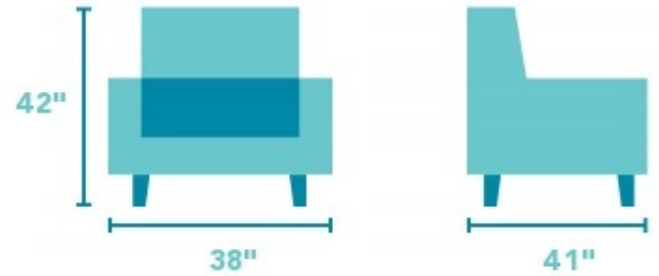

Rio

LEATHER POWER RECLINER | 3904-50M

38"W x 41"D x 42"H
19"SH x 21"SW x 21"SD x 24"AH
Open Depth: 68"

Traditional frame with modern features.

Rio's traditional frame is highlighted with subtle back wings and inset padded armrests that peek up for an interesting appeal. Its divided back cushion provides support all the way from your neck down to your lumbar region for full support. A power reclining mechanism lets you change angles effortlessly from an upright to a fully reclined position with the touch of a button.

Product Details

- Blue Steel Spring unit
- Attached back cushion
- Attached high-density seat cushion
- Close wall proximity allows you to open and recline in any position with the furniture positioned only four inches from the wall.
- Power mechanism allows you to smoothly recline to any position with the touch of a button.
- Single USB port is included on the power button control.
- Removable back allows for easy lifting and maneuvering through doorways.
- Only available in select leathers.