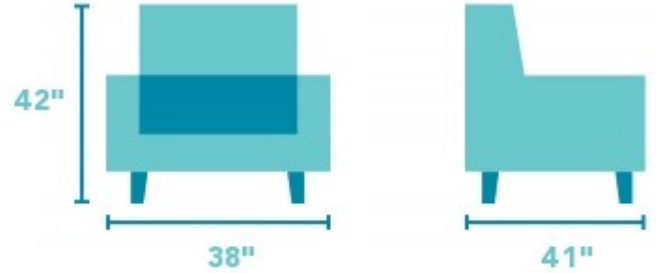

# Rio

LEATHER POWER RECLINER WITH POWER HEADREST | 3904-50H

38"W x 41"D x 42"H  
19"SH x 21"SW x 21"SD x 24"AH  
Open Depth: 68"

### *Traditional frame with modern features.*

Rio's traditional frame is highlighted with subtle back wings and inset padded armrests that peek up for an interesting appeal. Its divided back cushion provides support all the way from your neck down to your lumbar region for full support. A power reclining mechanism lets you change angles effortlessly from an upright to a fully reclined position, and a power button control allows you to independently adjust the headrest for custom relaxation.