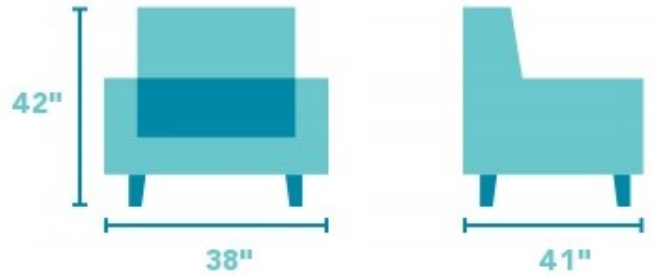

Rio

RECLINER | 3904-50

38"W x 41"D x 42"H
19"SH x 21"SW x 21"SD x 24"AH
Open Depth: 68"

Traditional frame with modern features.

Rio's traditional frame is highlighted with subtle back wings and inset padded armrests that peek up for an interesting appeal. Its divided back cushion provides support all the way from your neck down to your lumbar region for full support. A smooth reclining mechanism lets you change angles effortlessly from an upright to a fully reclined position.