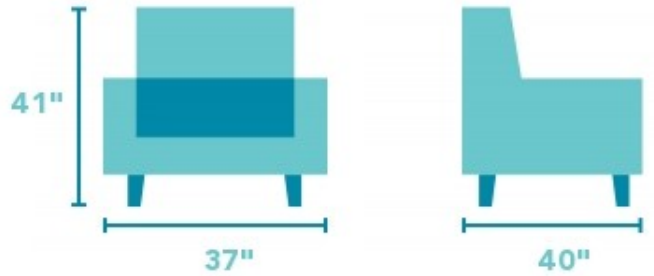

Davis

POWER ROCKING RECLINER | 3902-51M

37"W x 40"D x 41"H
20"SH x 22"SW x 22"SD x 25"AH

Simple style with a clean & tailored appeal.

Davis features a rolled arm that slopes back for a sharp look, adding to its clean, tailored appeal. Slight contoured seating cradles you while the divided back cushion and fully padded footrest provide comfort for your tired feet. A power rocking reclining mechanism lets you rock and recline, and a dual power button allows you to independently adjust the headrest for custom relaxation.