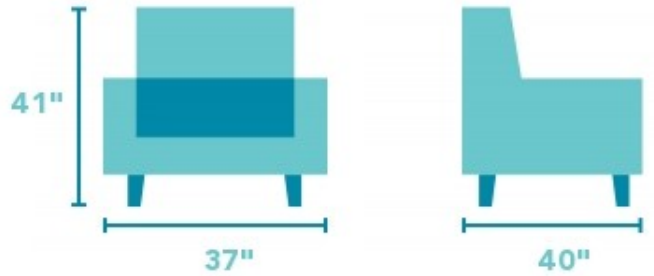

Davis

POWER RECLINER | 3902-50M

37"W x 40"D x 41"H
20"SH x 22"SW x 22"SD x 25"AH

Simple style with a clean & tailored appeal.

Davis features a rolled arm that slopes back for a sharp look, adding to its clean, tailored appeal. Slight contoured seating cradles you while the divided back cushion and fully padded footrest provide comfort for your tired feet. A power reclining mechanism lets you change angles effortlessly from an upright to a fully reclined position with the touch of a button.