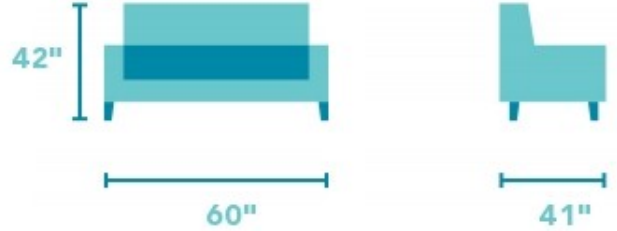

Devon

LEATHER POWER RECLINING LOVESEAT WITHOUT
NAIL HEAD TRIM | 3882-60M

60"W x 41"D x 42"H
20"SH x 48"SW x 22"SD x 25"AH
Open Depth: 68"

Product Details

- Blue Steel Spring unit
- Attached back cushions
- Attached high-density seat cushions
- Close wall proximity allows you to open and recline in any position with the furniture positioned only four inches from the wall.
- Power mechanism allows you to smoothly recline to any position with the touch of a button.
- Single USB port is included on each power button control.
- Removable backs allow for easy lifting and maneuvering through doorways.
- Also available with console (3882-601M)
- Also available with nailhead trim (3881-60M)
- Also available with console and nailhead trim (3881-601M)

Tufting and puckered stitching displayed on a traditional style.

Devon's profile includes puckered stitching and a tufted back, which provides contrast and style while delivering extreme comfort and relaxation. Feel content while you lean back and rest your feet on the fully padded footrest. Optional nailhead trim outlines the front of the arms adding flair to its traditional design. A power reclining mechanism lets you change angles effortlessly from an upright to a fully reclined position with the touch of a button.