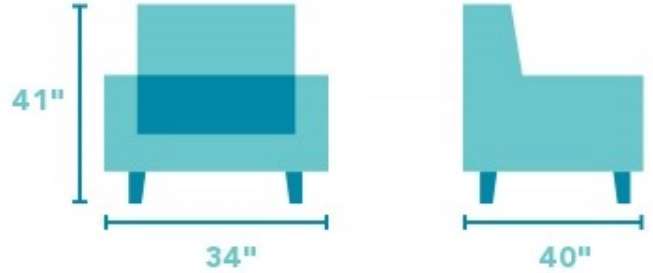

# Devon

LEATHER POWER ROCKING RECLINER WITH  
NAIL HEAD TRIM | 3881-51M

34"W x 40"D x 41"H  
20"SH x 22"SW x 22"SD x 25"AH  
Open Depth: 65"

## Product Details

- Blue Steel Spring unit
- Attached back cushion
- Attached high-density seat cushion
- 12 in. wall clearance
- Power mechanism allows you to smoothly recline to any position with the touch of a button.
- Single USB port is included on the power button control.
- Safety locks prevent the recliner from rocking while reclining.
- Removable back allows for easy lifting and maneuvering through doorways.
- Only available in Black Nickel nailhead trim.

## *Tufting and puckered stitching displayed on a traditional style.*

Devon's profile includes puckered stitching and a tufted back, which provides contrast and style while delivering extreme comfort and relaxation. Feel content while you lean back and rest your feet on the fully padded footrest. Optional nailhead trim outlines the front of the arms adding flair to its traditional design. A power rocking reclining mechanism lets you rock and change angles effortlessly from an upright to a fully reclined position with the touch of a button.