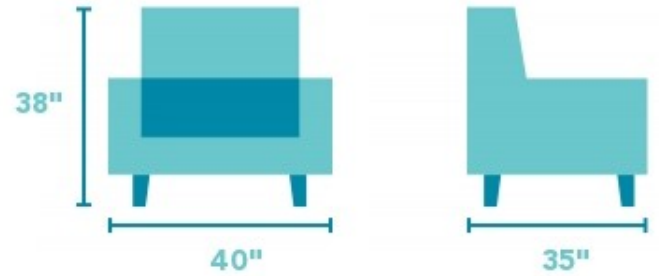

Preston

CHAIR WITH NAILHEAD | 3536-10

40"W x 35"D x 38"H

Simply tailored, classic details.

Smooth edges, oversized rolled arms, and exposed round bun feet give Preston classic appeal as a living-area staple. It features welt cording trims the back, nailhead trim and seat cushions with optional nailhead trim for an elegant touch. Backed by lifetime guarantees, the style and comfort of endless seating setups with multiple Preston components will be enjoyed for years to come.