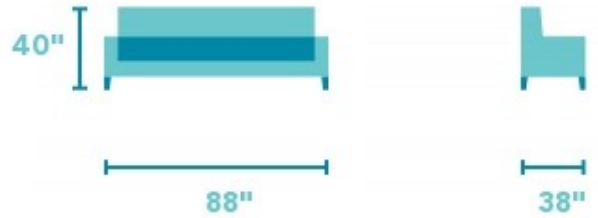

Harrison

SOFA | 3270-31

88"W x 38"D x 40"H

23"SH x 67"SW x 21"SD x 27"AH

Casual confidence in a high-backed frame.

Taller friends and family will voice their appreciation for Harrison's high back design, making it a true conversation piece. Its rolled, pleated arms are accented by welt cording and nailhead trim for an elegant touch.