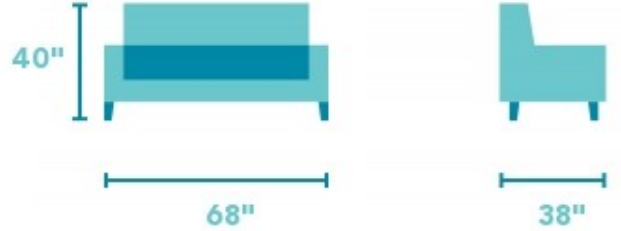

Harrison

LOVESEAT | 3270-20

68"W x 38"D x 40"H

23"SH x 47"SW x 21"SD x 27"AH

Casual confidence in a high-backed frame.

Taller friends and family will voice their appreciation for Harrison's high back design, making it a true conversation piece. Its rolled, pleated arms are accented by welt cording and nailhead trim for an elegant touch.